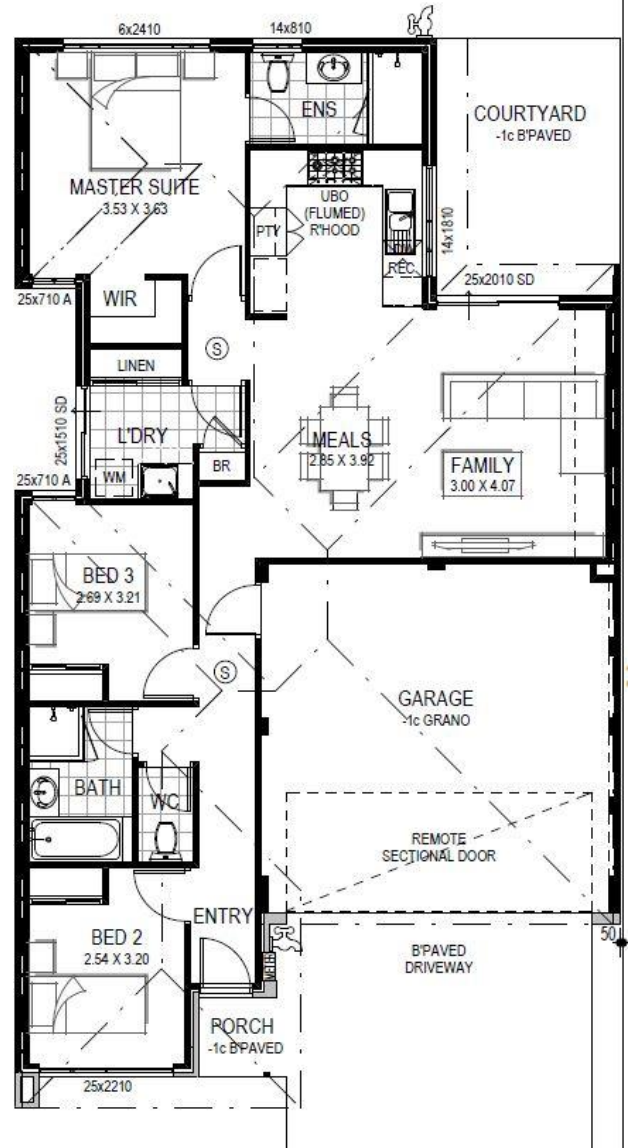

## Riverbank Private Estate, Southern River For 10.5m Lots

- Feature Rendered Front Elevation
- 30c ceilings throughout
- 450 x 450 tiles in living area
- Quality carpets
- Window treatments
- Essastone bench tops to kitchen
- LED lighting package
- Reverse Cycle air con with touch screen
- Colorbond Roof Cover or Tiled Roof Cover
- Colorbond Gutters and Fascia
- Deluxe 900mm Stainless Steel Kitchen Appliances
- Vitreous China Basins Throughout
- Pivot Shower Screen to Ensuite and Bathrooms